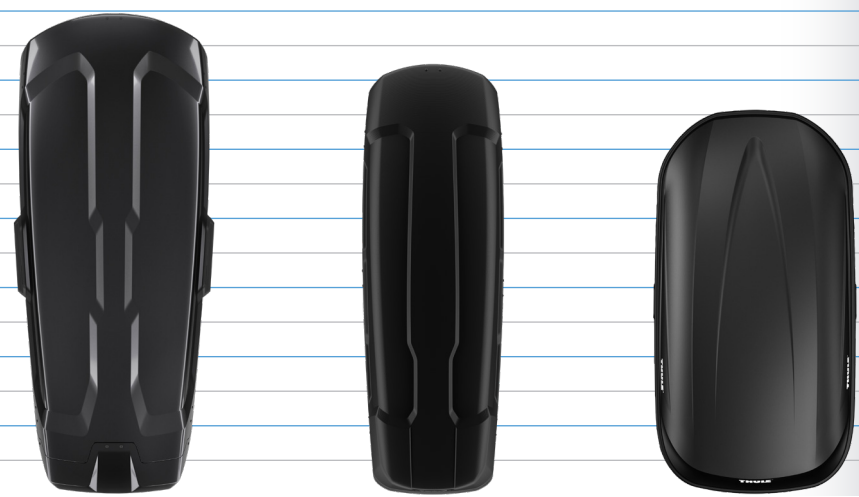

90"
84"
78"
72"
66"
60"
54"
48"
42"
36"
30"
24"
18"
12"
6"

229 cm
213 cm
198 cm
183 cm
168 cm
152 cm
137 cm
122 cm
107 cm
91 cm
76 cm
61 cm
46 cm
30 cm
15 cm

M Sport

Duffel bags, carry-on type luggage, everyday items like groceries, gardening equipment or other household items

Exterior dimensions L x W x H
 83.5 x 34.5 x 14" / 212 x 88 x 35.5 cm
 74.75 x 24.75 x 16.75" / 190 x 63 x 42.5 cm
 67 x 35 x 16" / 170 x 89 x 41 cm

Thule Vector - M

- 13 cu. ft. 360 L
- Dual-side opening
- PowerClick mount