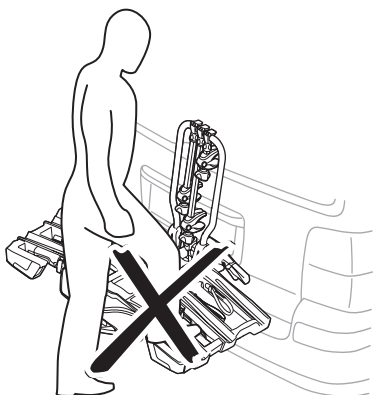

Carbon Frame

Thule Carbon Frame Protector
984

ok

min 25 mm

min 73 mm

Not ok

< 73 mm

i