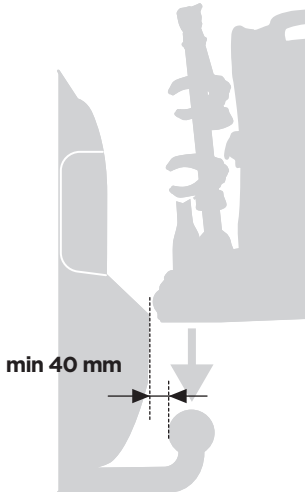

i

D.1

Aluminium
or GGG40

22-80 mm

Carbon Frame

Thule Carbon Frame Protector
984

ok

min 25 mm

min 73 mm

Not ok

< 73 mm