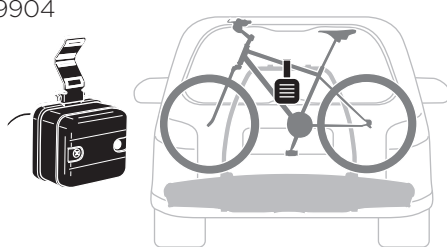

C

D

Thule EasyFold XT Loading Ramp

9334

Thule Bike Frame Adapter

982

Thule 3rd Brake Light 13pin

9904